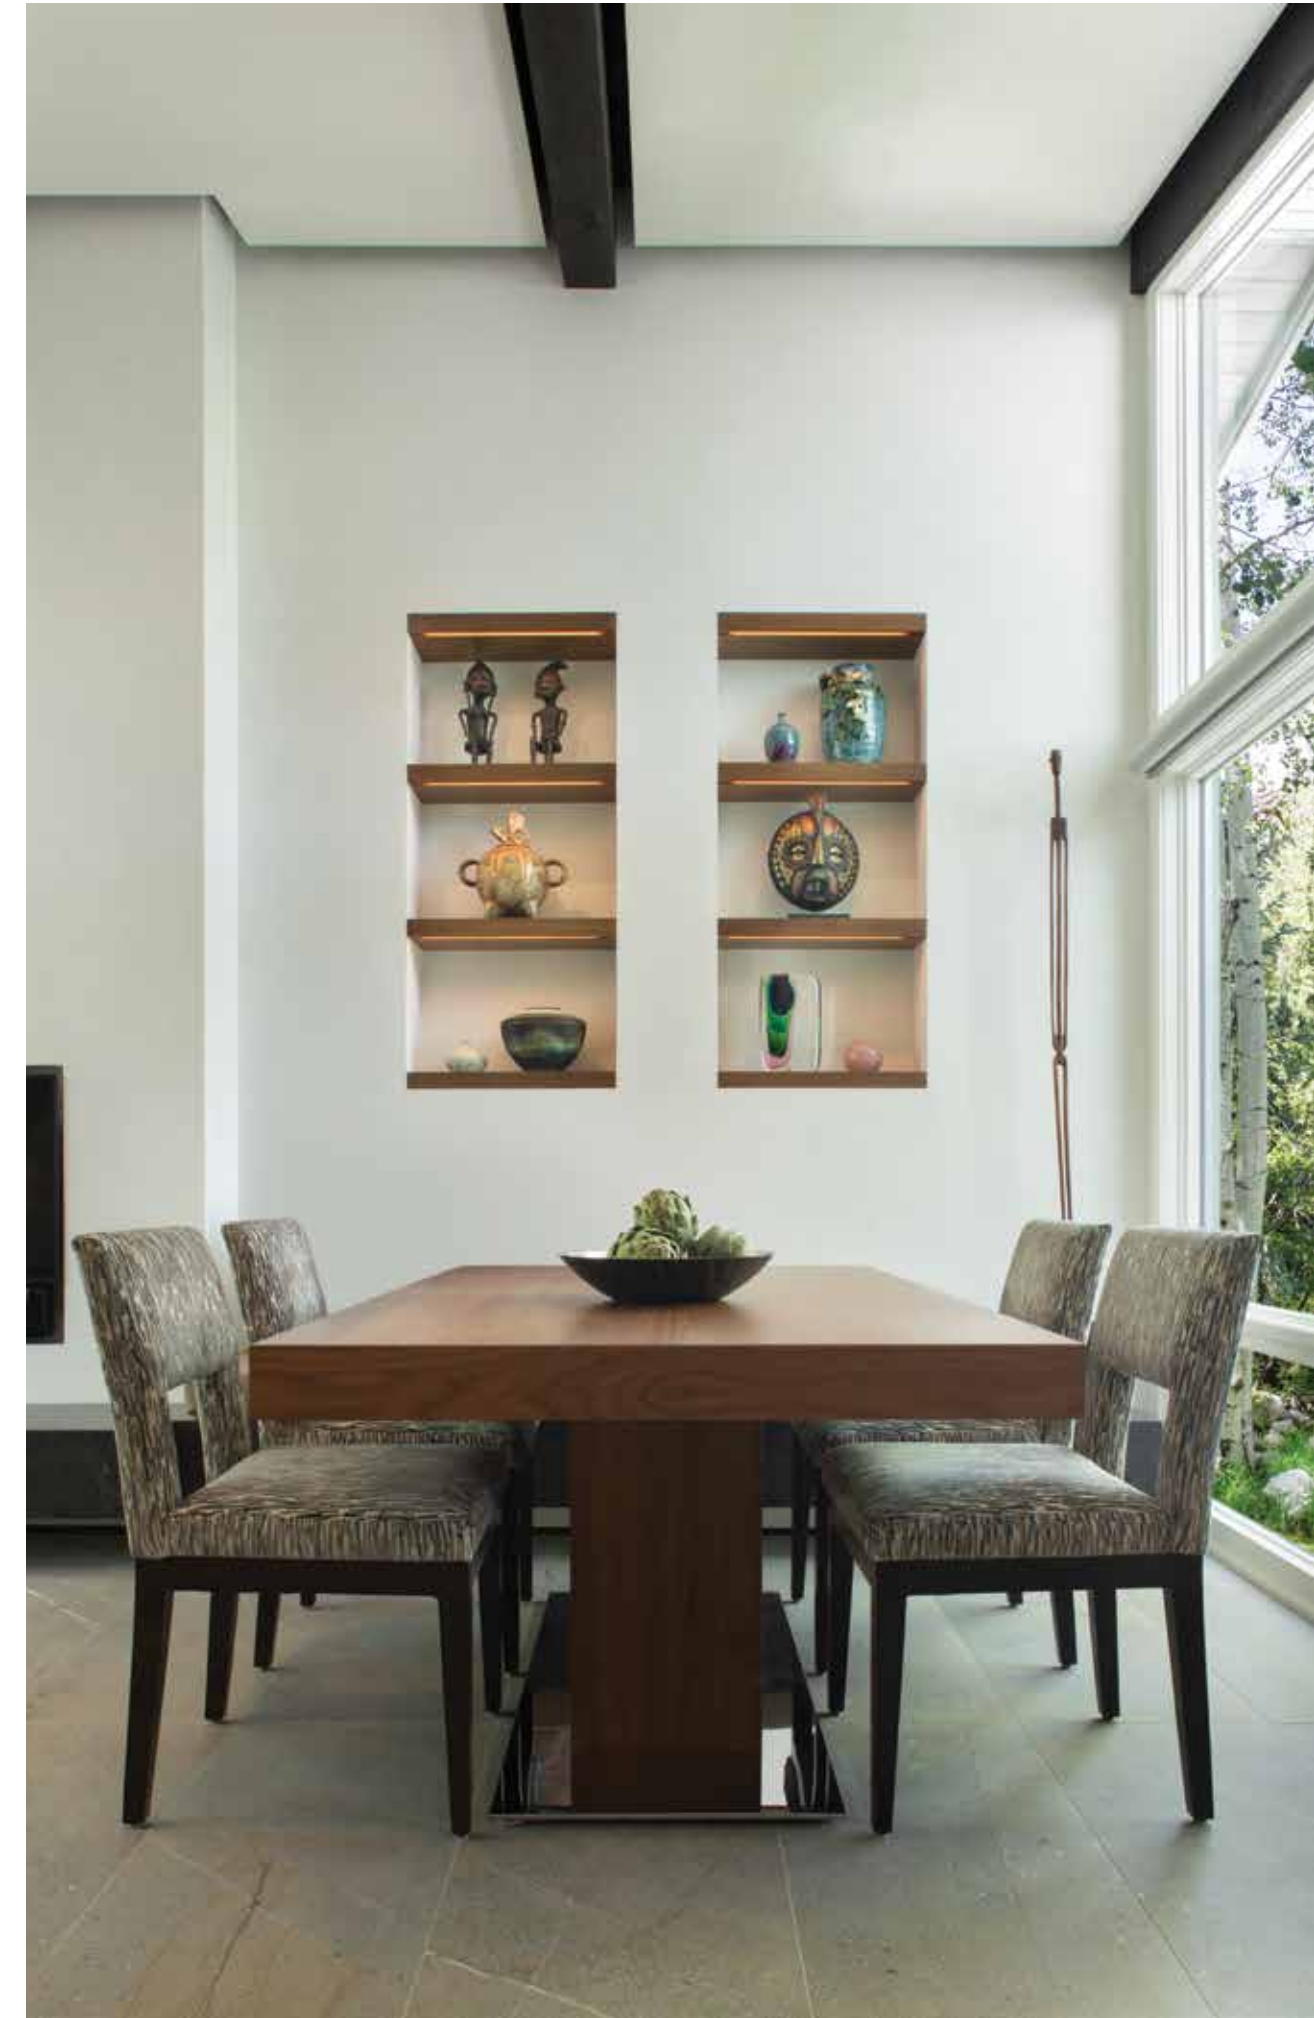

BY J.P. ANDERSON

PHOTOGRAPHED BY BRENT MOSS

Fernando Allende's work "Colors" echoes the lush green view from the guest room. Opposite page: Walls of windows fill the home with light.

A Calligaris table and Montage Galleries chairs with Misia upholstery beckon to the dining room. Opposite page: A Kravet Jazz sofa adds serious comfort factor to the living room, where Shepard Fairey's "Damaged Wrong Path Mural" is a visual focal point.

THE CLIENT

The owner saw great promise in this cozy townhome tucked away in an inviting grove of trees on the east end of Aspen—as did David Kaufman of Kaufman Segal Design, who collaborated with Colorado-based architecture firm Rowland + Broughton to give the '70s-style townhome a completely contemporary makeover.

THE CHALLENGE

The previously cramped kitchen was a nonstarter for the client, a passionate entertainer who loves cooking with friends, so KSD faced the task of moving the existing stairs 42 inches to make way for more cooking space. Indeed, notes Kaufman, “Every inch of space was taken into account” throughout the home. “Creative ways of providing storage were an absolute must, from hidden spice racks in the kitchen backsplash to bed cabinetry surrounds and under-bed storage drawers. Negative space in such a small environment was premium real estate, but it proved to create more volume. Thus, [implementing] floating stairs and cable railings with leather-wrapped handrails was one method to achieve that goal. Typical of all small interiors, the challenge of furnishings was solved with proper scale, floating cabinetry and simple, elegant design,” he adds, noting that having Rowland + Broughton architect Carol Way Cisco on-site made the job flow much more smoothly.